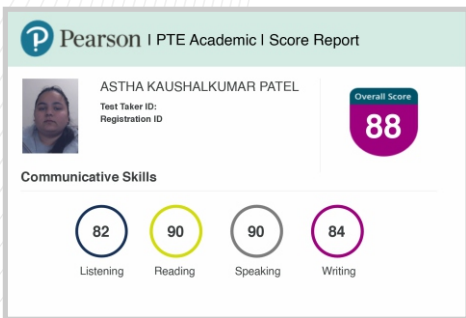

PTE Master Class

PTE Academic | PTE Core

PTE | VISA | Spoken English

☎ +91 8238 60 7000

#1

World's Best
PTE Institute

Tejal Patel

Pearson PTE Expert

Why PTE with Tejal ?

Institute Since **2015**

Student Studied **3000+**

- 12+ Years Experience
- Certified Trainers
- Live Interactive Class
- Master Strategies (PTE Academic & PTE Core)
- AI Practice Portal
- Virtual Material
- Mock Test Evaluation
- Doubt Solving Sessions
- 1 to 1 - Session Before Exam