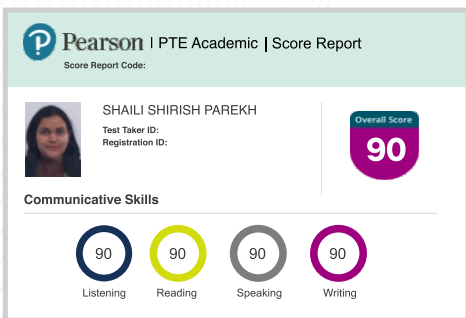

Why PTE with Tejal ?

Institute Since **2015**

Student Studied **3000+**

- 12+ Years Experience
- Certified Trainers
- Live Interactive Class
- Master Strategies (PTE Academic & PTE Core)
- AI Practice Portal
- Virtual Material
- Mock Test Evaluation
- Doubt Solving Sessions
- 1 to 1 - Session Before Exam