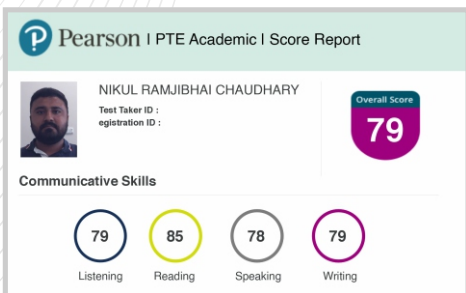

Why PTE with Tejal ?

Institute Since **2015**

Student Studied **3000+**

- 12+ Years Experience
- Certified Trainers
- Live Interactive Class
- Master Strategies (PTE Academic & PTE Core)
- AI Practice Portal
- Virtual Material
- Mock Test Evaluation
- Doubt Solving Sessions
- 1 to 1 - Session Before Exam